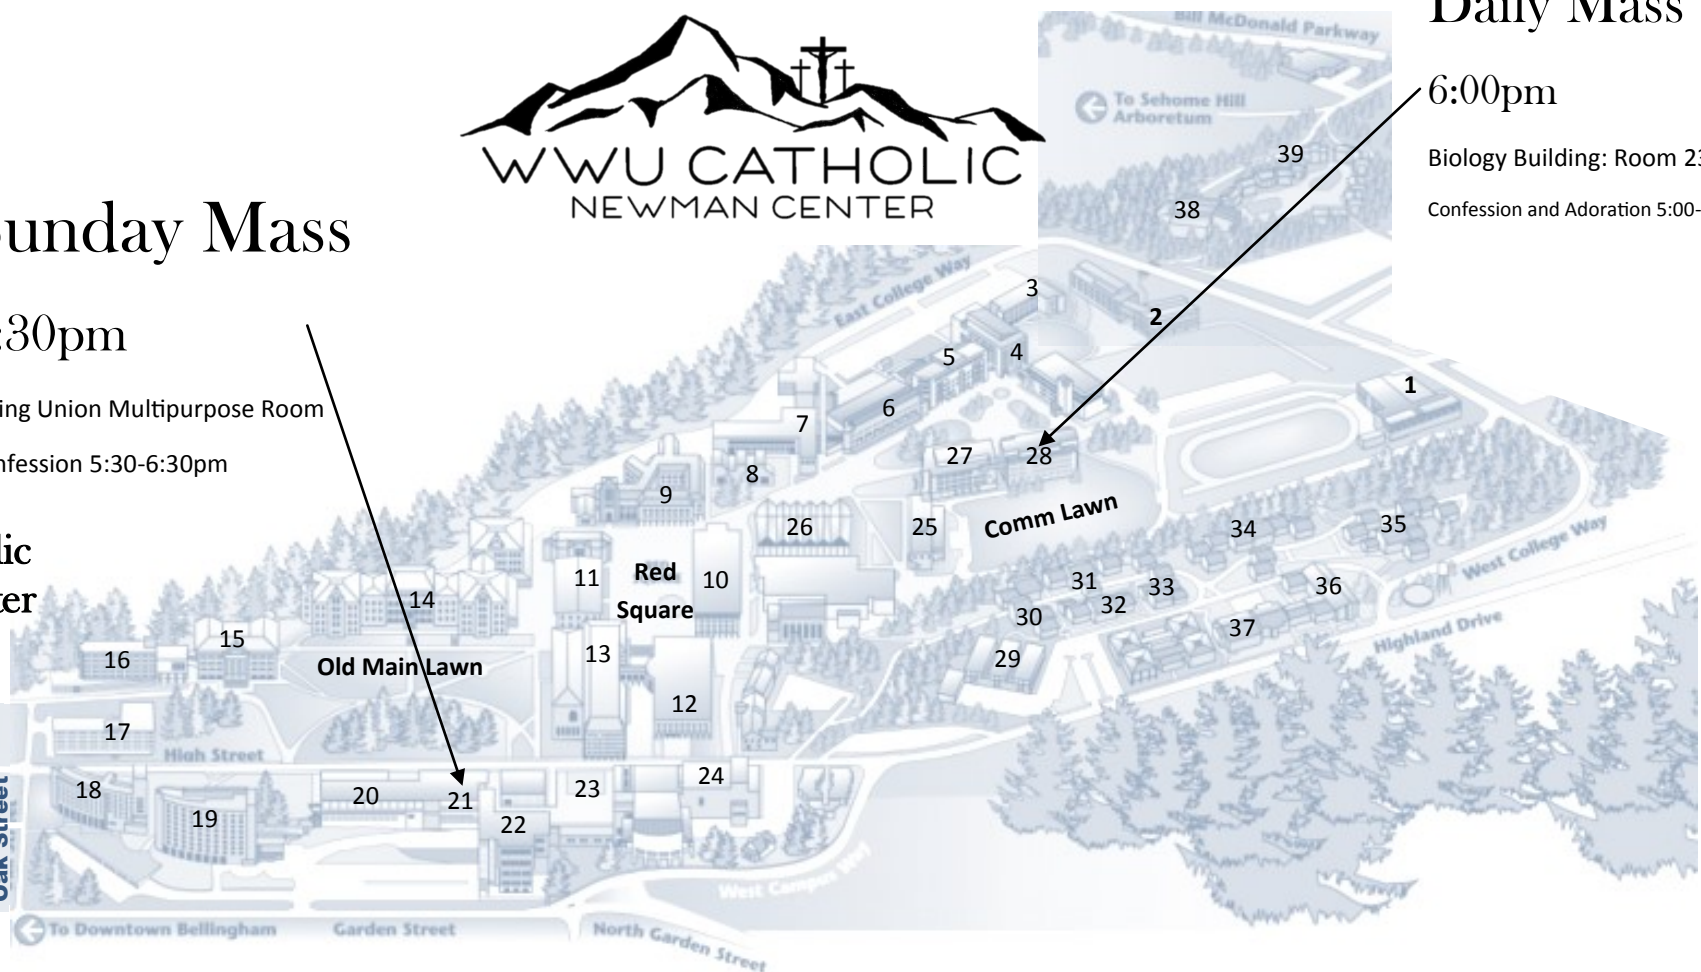

Daily Mass

6:00pm

Biology Building: Room 234

Confession and Adoration 5:00-6:00pm

Sunday Mass

6:30pm

Viking Union Multipurpose Room

Confession 5:30-6:30pm

WWU Catholic Newman Center

714A N Garden St
Bellingham, WA

- | | | | | | |
|------------------------------------|------------------------|------------------------------------|--|-----------------------|---------------------------|
| 1- Wade King Recreation Center | 8- AA- Art Anex | 15- EH- Edens Hall (Residence) | 20- VC- Viking Commons | 27- CB- Chemistry | 34- Beta (Residence) |
| 2- AW- Academic West | 9- MH- Miller Hall | 16- EN- Edens North (Residence) | 21- VU MPR- Viking Union MPR | 28- BI- Biology | 35- Gamma (Residence) |
| 3- CF- Communication | 10- BH- Bond Hall | 17- HG- Higginson Hall (Residence) | 22- VU- Viking Union | 29- HI- Highland Hall | 36- Kappa (Residence) |
| 4- ES- Environmental Studies | 11- HU- Humanities | 18- NA- Nash Hall (Residence) | 23- BK- Bookstore | 30- Sigma (Residence) | 37- Ridgeway Complex |
| 5- AH- Arntzen Hall | 12- HH- Haggard Hall | 19- MA- Mathes Hall (Residence) | 24- PAC- Performing Art Center | 31- Omega (Residence) | 38- FC- Fairhaven College |
| 6- ET- Ross Engineering Technology | 13- WL- Wilson Library | | 25- SMATE- Science, Math, and Technology Education | 32- Alpha (Residence) | 39- Fairhaven (Residence) |
| 7- FI- Fine Arts | 14- OM- Old Main | | 26- CV- Carver Gymnasium | 33- Delta (Residence) | |

Original map image retrieved from Western Washington University: <https://westerntoday.wvu.edu/files/multipurpose-field-map.jpg>