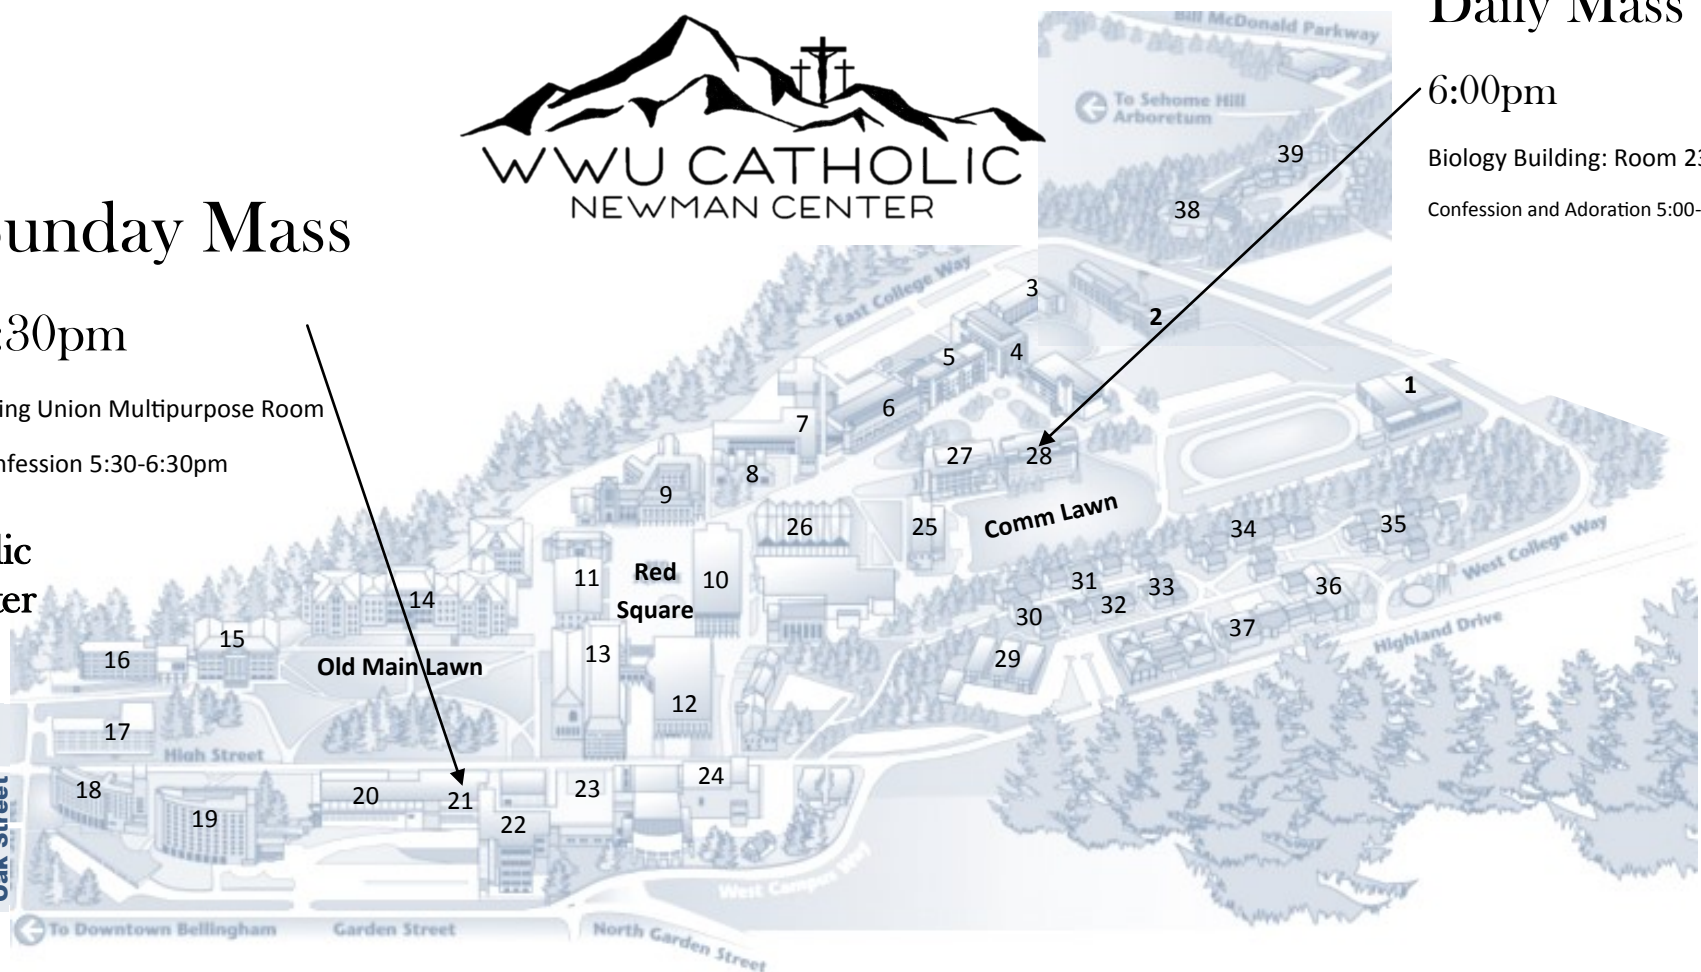

# Sunday Mass

6:30pm

Viking Union Multipurpose Room

Confession 5:30-6:30pm

## WWU Catholic Newman Center

714A N Garden St  
Bellingham, WA

- |                                    |                        |                                    |  |                       |                           |
|------------------------------------|------------------------|------------------------------------|--|-----------------------|---------------------------|
| 1- Wade King Recreation Center     | 8- AA- Art Anex        | 15- EH- Edens Hall (Residence)     | 20- VC- Viking Commons                             | 27- CB- Chemistry     | 34- Beta (Residence)      |
| 2- AW- Academic West               | 9- MH- Miller Hall     | 16- EN- Edens North (Residence)    | 21- VU MPR- Viking Union MPR                       | 28- BI- Biology       | 35- Gamma (Residence)     |
| 3- CF- Communication               | 10- BH- Bond Hall      | 17- HG- Higginson Hall (Residence) | 22- VU- Viking Union                               | 29- HI- Highland Hall | 36- Kappa (Residence)     |
| 4- ES- Environmental Studies       | 11- HU- Humanities     | 18- NA- Nash Hall (Residence)      | 23- BK- Bookstore                                  | 30- Sigma (Residence) | 37- Ridgeway Complex      |
| 5- AH- Arntzen Hall                | 12- HH- Haggard Hall   | 19- MA- Mathes Hall (Residence)    | 24- PAC- Performing Art Center                     | 31- Omega (Residence) | 38- FC- Fairhaven College |
| 6- ET- Ross Engineering Technology | 13- WL- Wilson Library |                                    | 25- SMATE- Science, Math, and Technology Education | 32- Alpha (Residence) | 39- Fairhaven (Residence) |
| 7- FI- Fine Arts                   | 14- OM- Old Main       |                                    | 26- CV- Carver Gymnasium                           | 33- Delta (Residence) |                           |